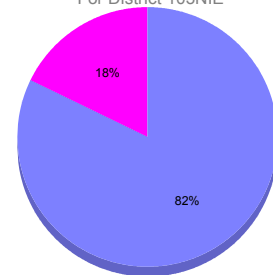

Goal, New, Dropped, Gain/Loss

Comparison of Membership Gain/Loss

Current Year Compared to the Previous Year

Gender Comparison 2010-2011

For District 103NIE

Oct/Nov/Dec

■ Male ■ Female