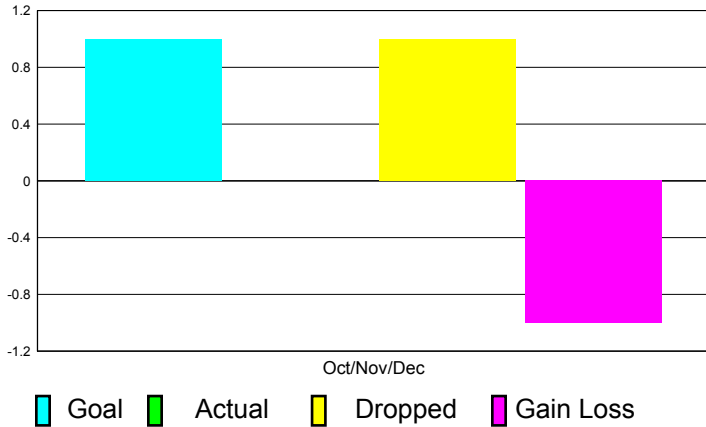

GMT Reports for District (or Undistricted) **District 103NIE**

GMT: JACQUES 'JACK' VERBEKE Location: **FRANCE**

GMT CA: 4

CLUBS

**Club Results
2011-2012**

**Clubs
2010-2011**

Month	New Club Goal	Actual New Clubs	Actual Dropped Clubs	Gain/Loss of Clubs	Gain/Loss of Clubs
Oct/Nov/Dec	1	0	1	-1	-1
Totals	1	0	1	-1	-1

Club Results 2011-2012

Goal, New, Dropped, Gain/Loss

Comparison of Club Gain/Loss

Current Year Compared to the Previous Year

YTD Status Quo Clubs 2010-2011

Status Quo Clubs Compared to Status Quo Members

MEMBERSHIP