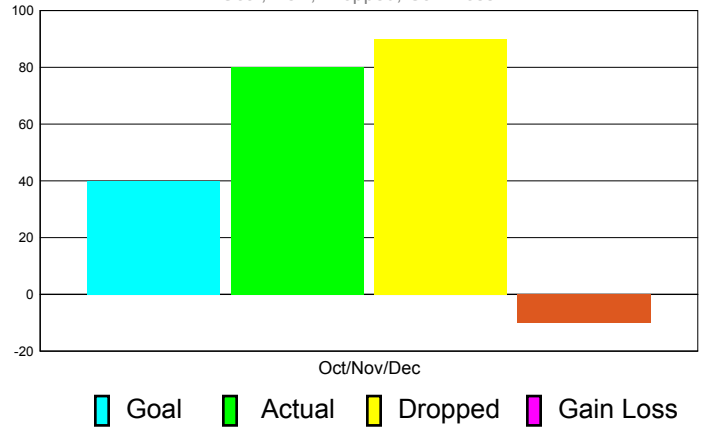

Membership Results 2011-2012

Goal, New, Dropped, Gain/Loss